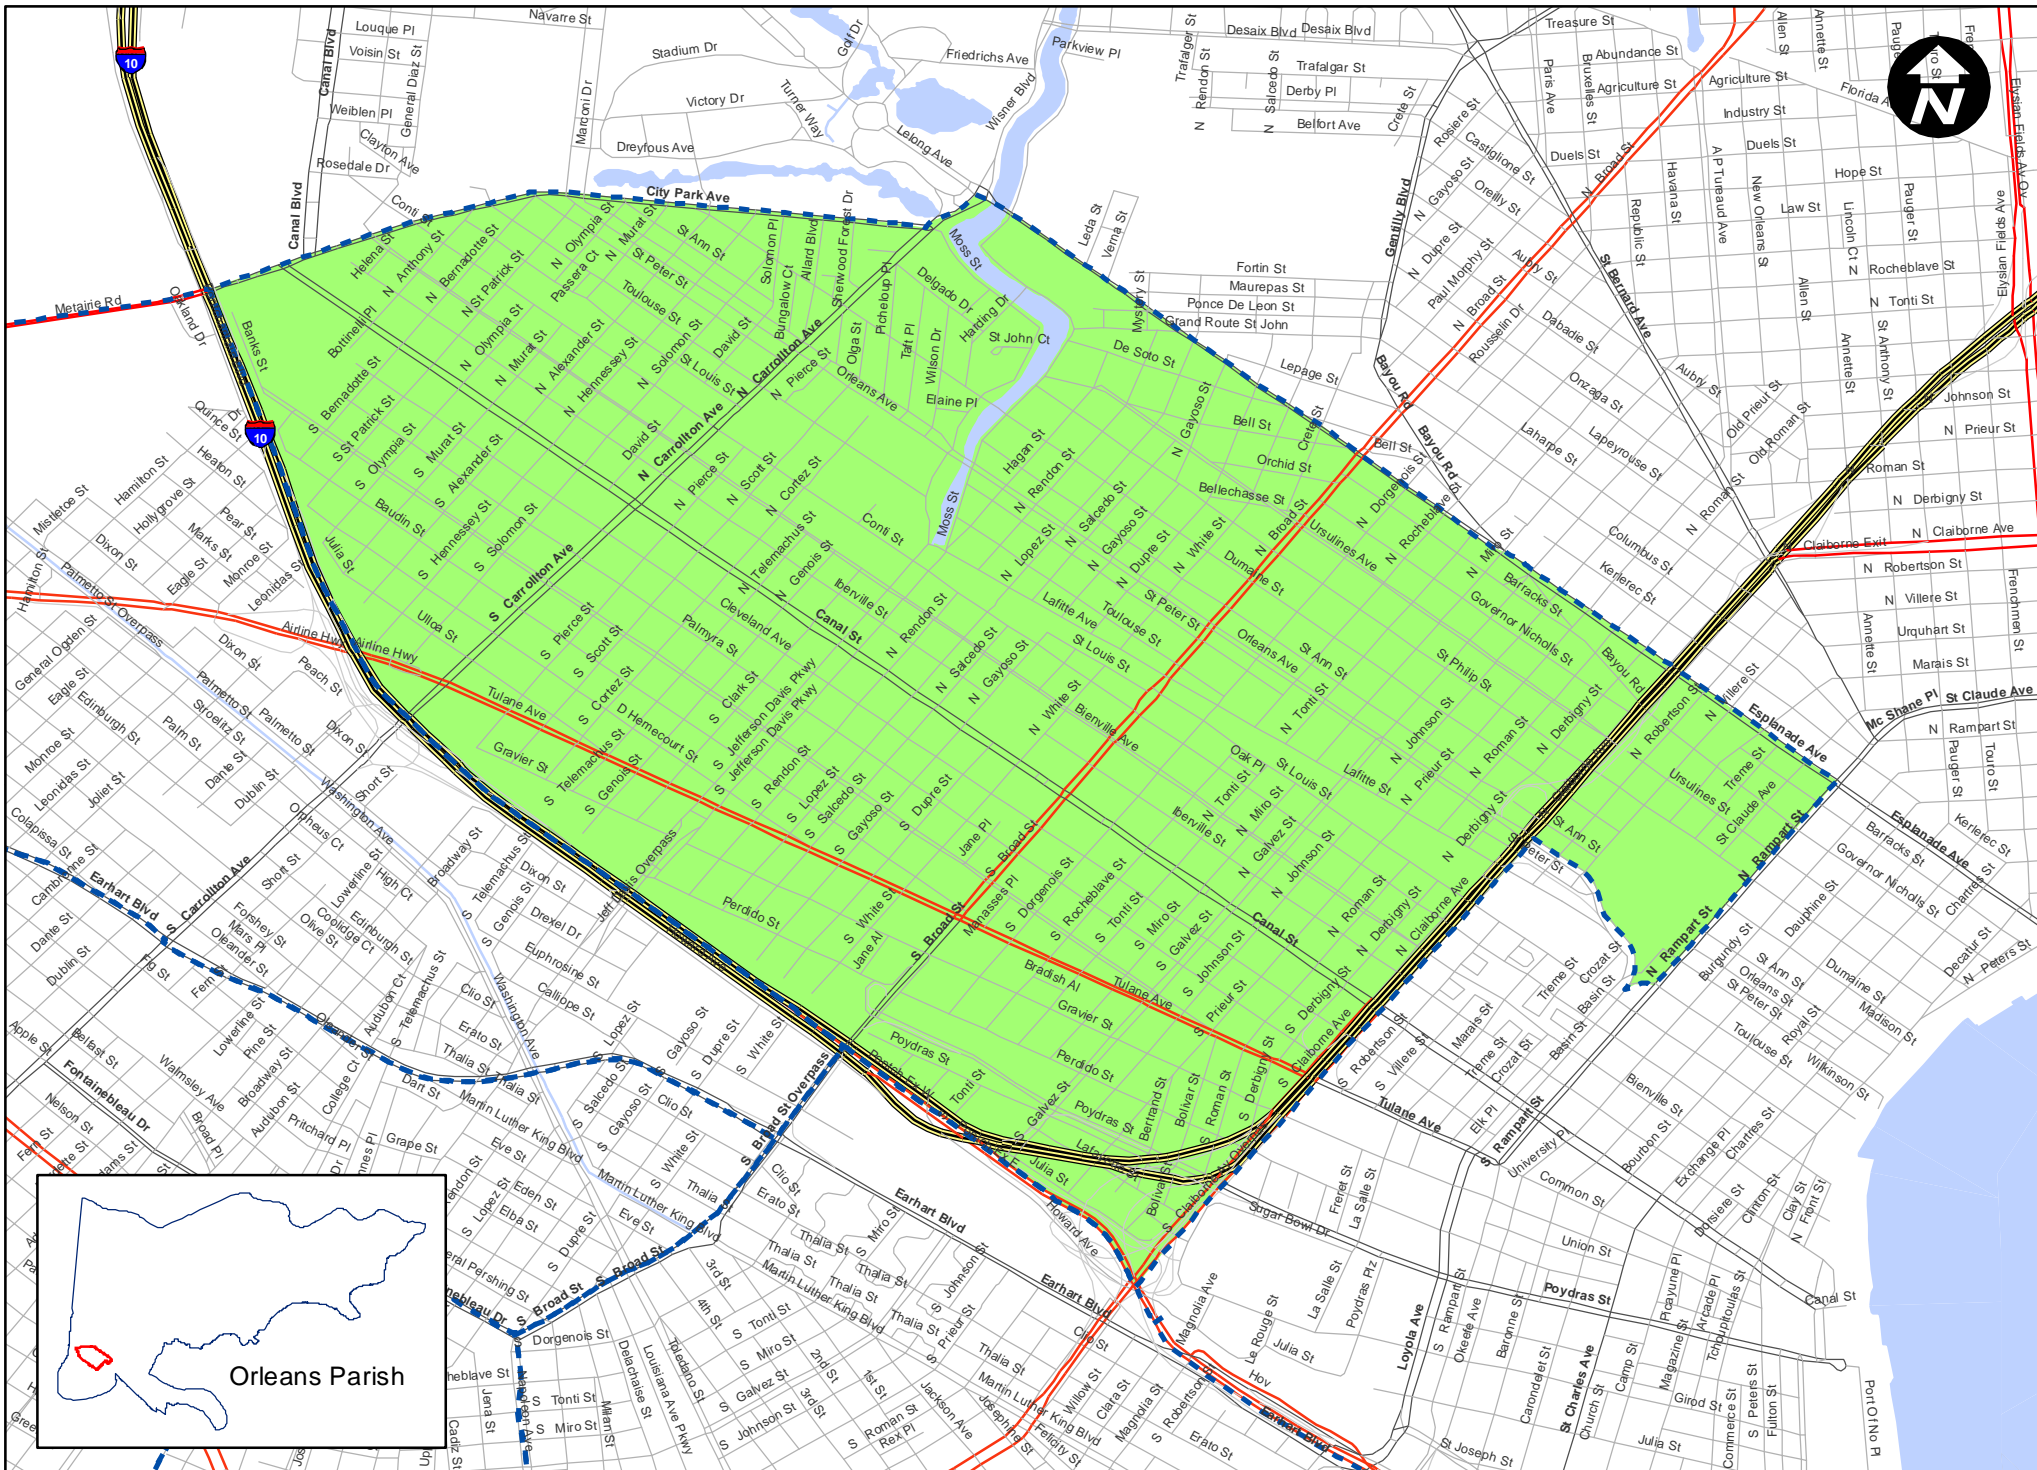

Richard's Disposal Inc.

Recycling Collection Area: Tuesday
Last Updated: 5-09-11