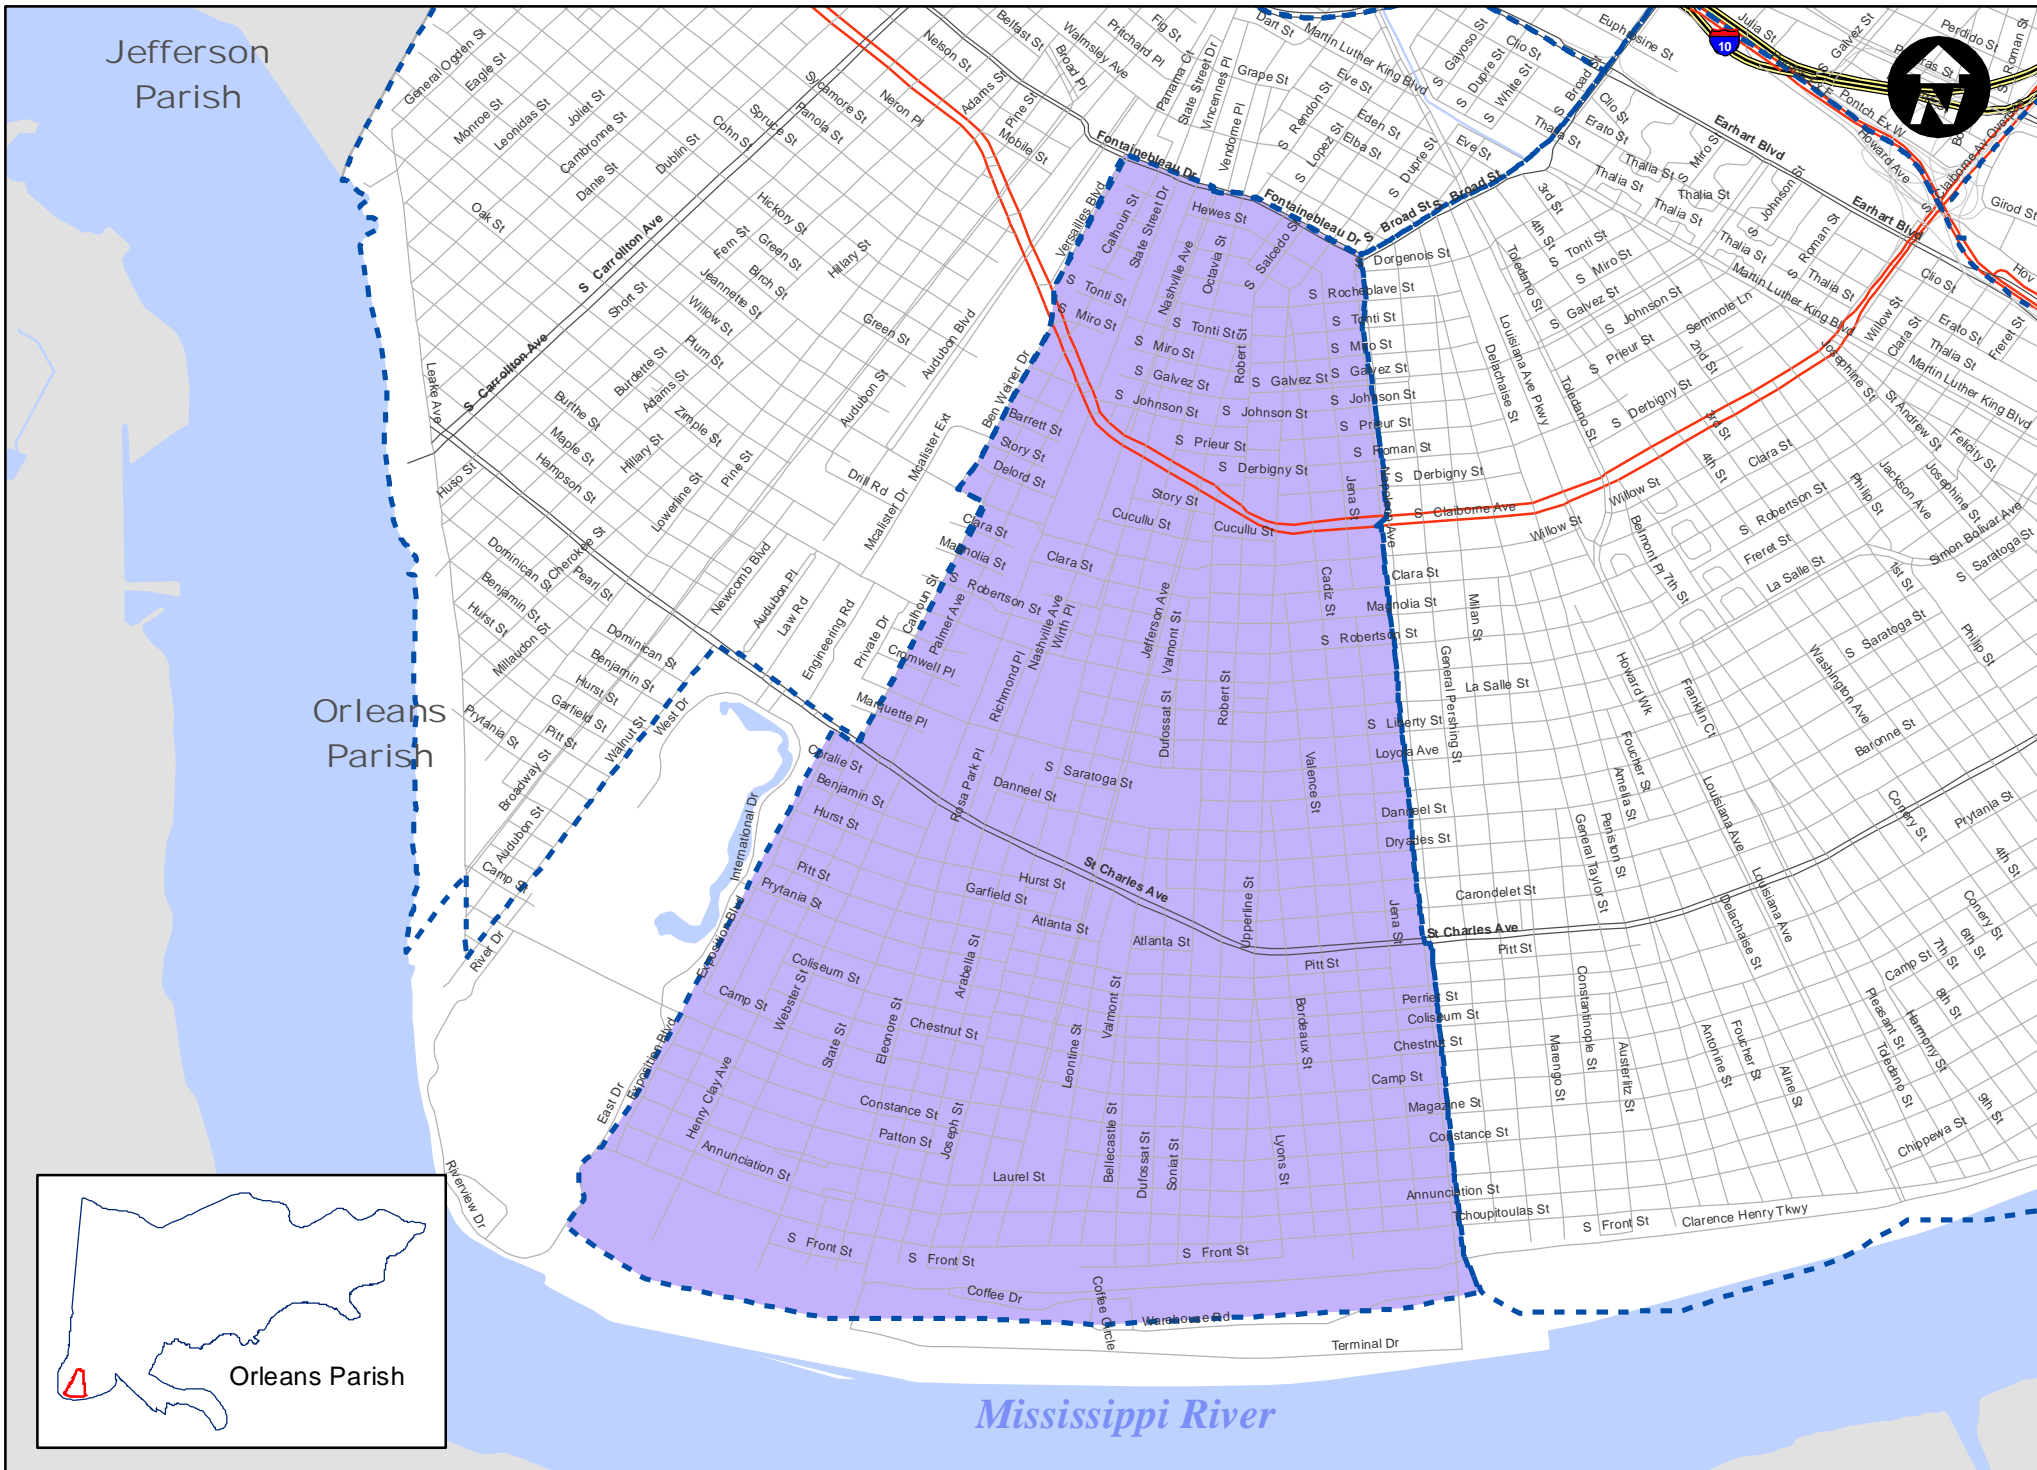

Recycling Collection Area: Wednesday
 Last Updated: 5-09-11

Richard's Disposal Inc.

Recycling Collection Area: Thursday
Last Updated: 5-09-11

Richard's Disposal Inc.

Recycling Collection Area: Friday

Last Updated: 5-09-11