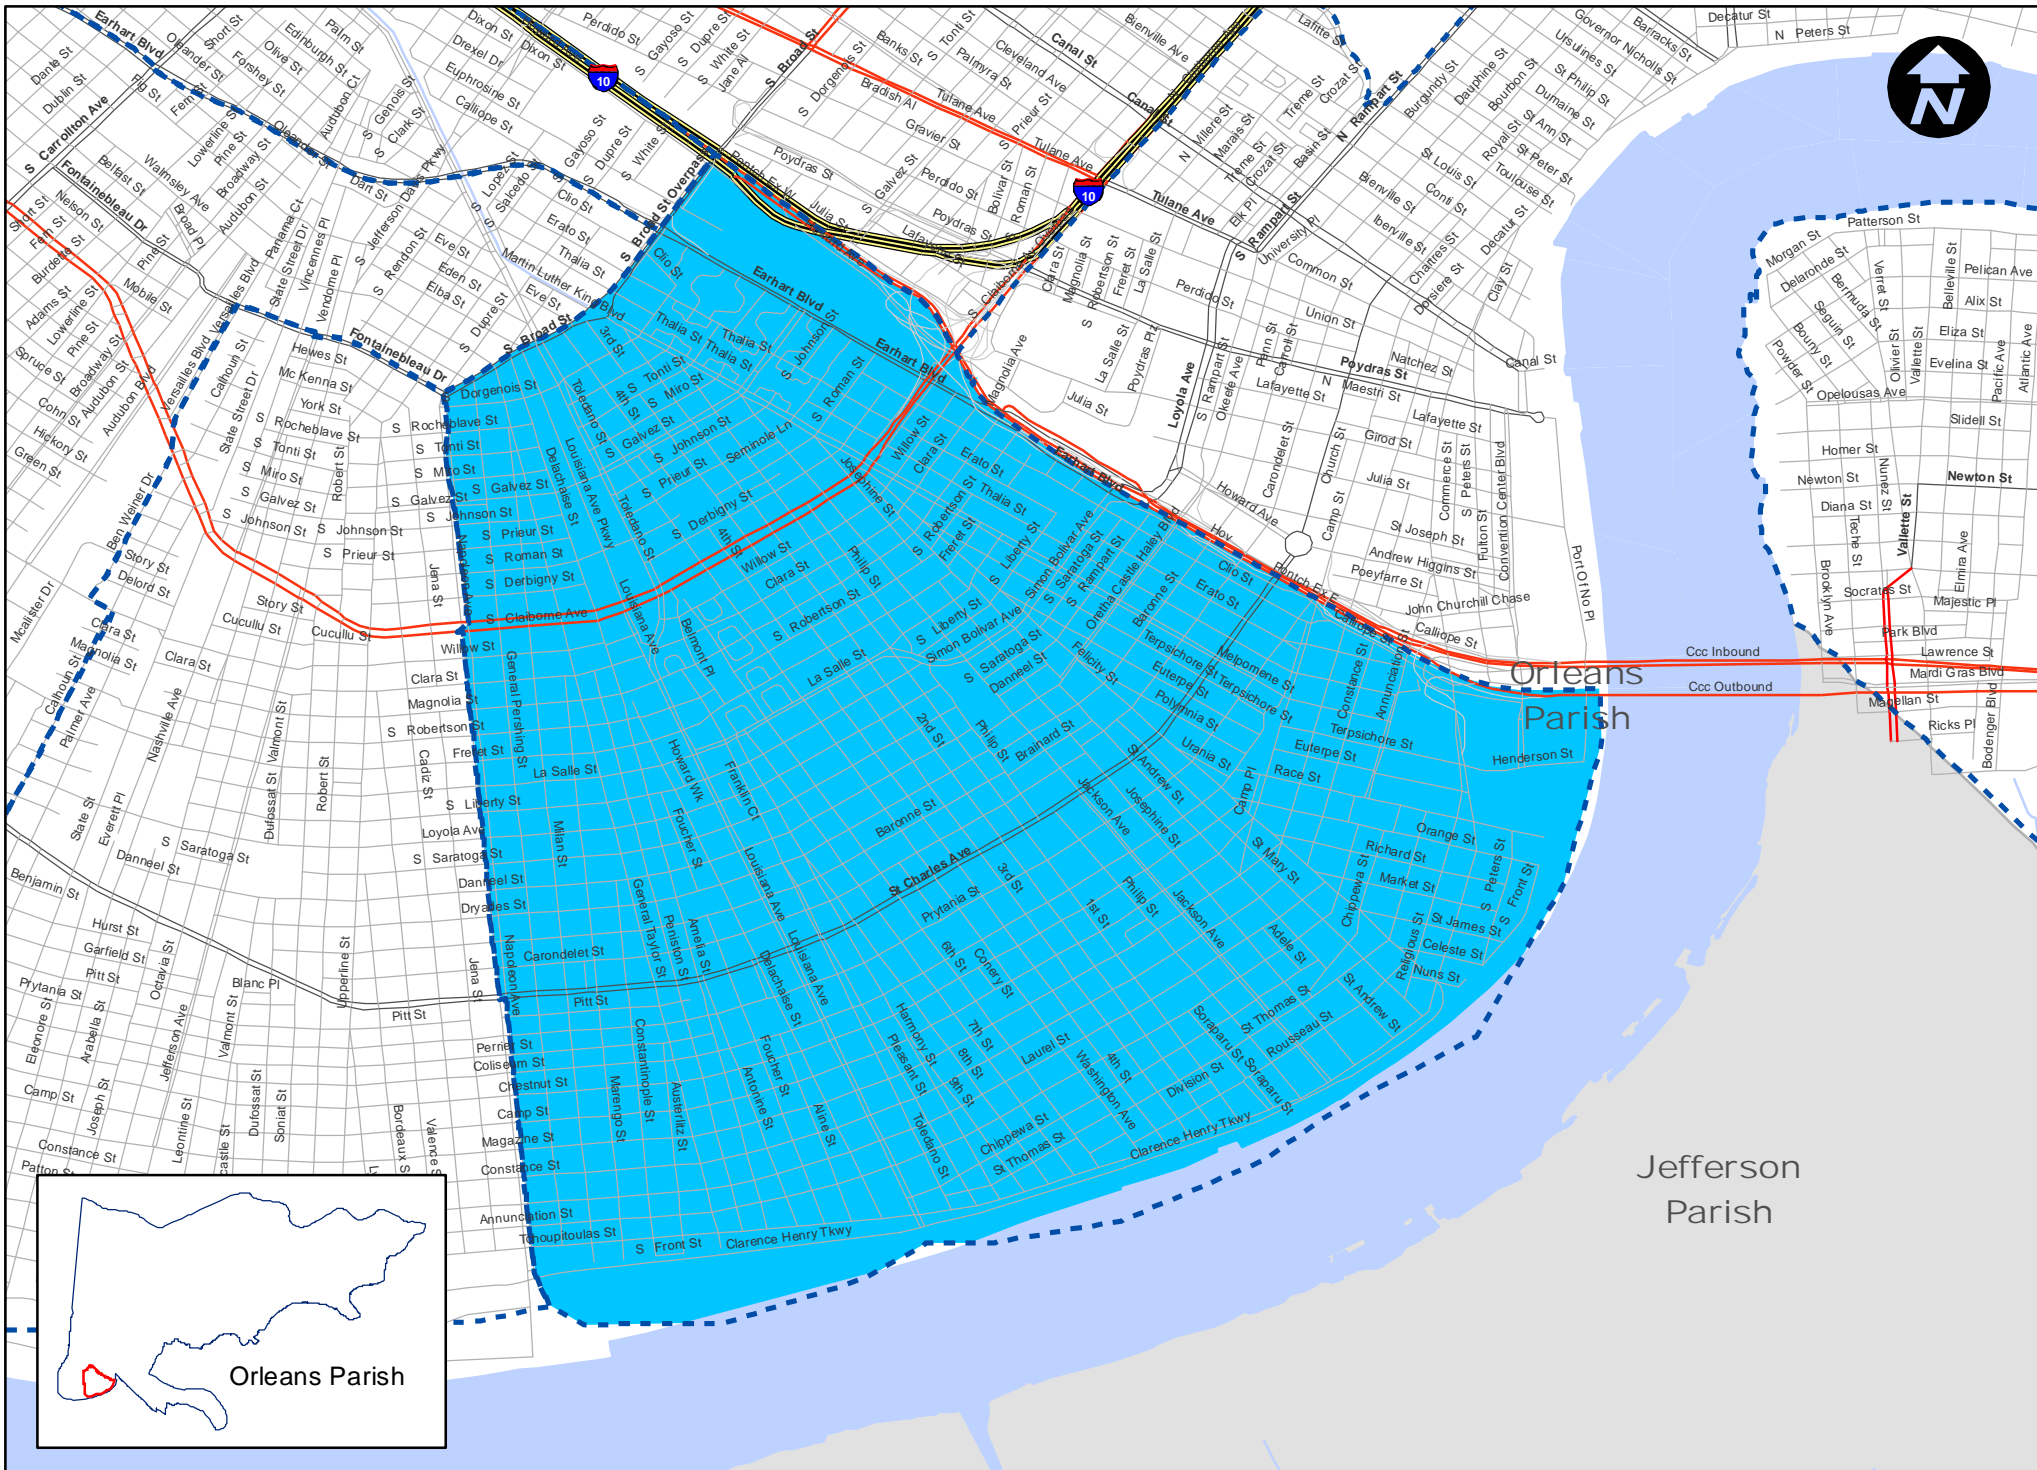

Orleans Parish

Richard's Disposal Inc.

Recycling Collection Area: Wednesday
Last Updated: 5-09-11